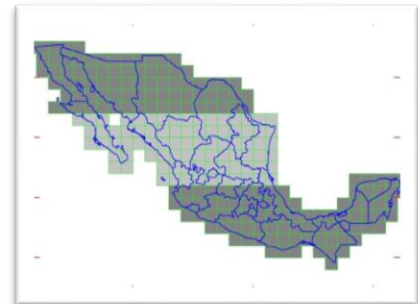

International Topographical and Land Use Data Price Sheet

SoftWright LLC is the developer of the Terrain Analysis Package (TAP™). As a terrestrial RF propagation modeling tool, TAP™ requires local elevation data in order to perform propagation calculations. The more accurate the elevation data, the more accurate the TAP™ field strength predictions will be. Digital elevation data are available from a wide variety of sources; however, many SoftWright customers choose to purchase topographical data directly from SoftWright. These data may be shipped along with the software at the time of purchase. Depending on the size of the data file, it is provided on DVD or USB hard drive for use with TAP™.

Land Use – Land Cover data further improve the accuracy of TAP™ calculations by allowing the software to consider local land cover characteristics (e.g., urban, suburban, agricultural, forested, etc.) in the calculations.

SoftWright currently offers the SRTM 1-second (≈30m) resolution data set in DTED format for most of the world. SoftWright also offers MODIS land cover data for most of the world. These data sets are typically priced by continent and individual country. All prices are in US dollars. *Discount of 40% provided for a duplicate copy of data purchased at the same time as the original set.*

International Data Pricing by Continent

Continent	Topo Data Price	MODIS Data Price
All Global Data	\$8250	\$2195
Africa	\$3300	\$550
Asia	\$3300	\$550
Australia	\$3300	\$550
Central America	\$2200	\$550
Europe	\$3300	\$550
South America	\$3300	\$550